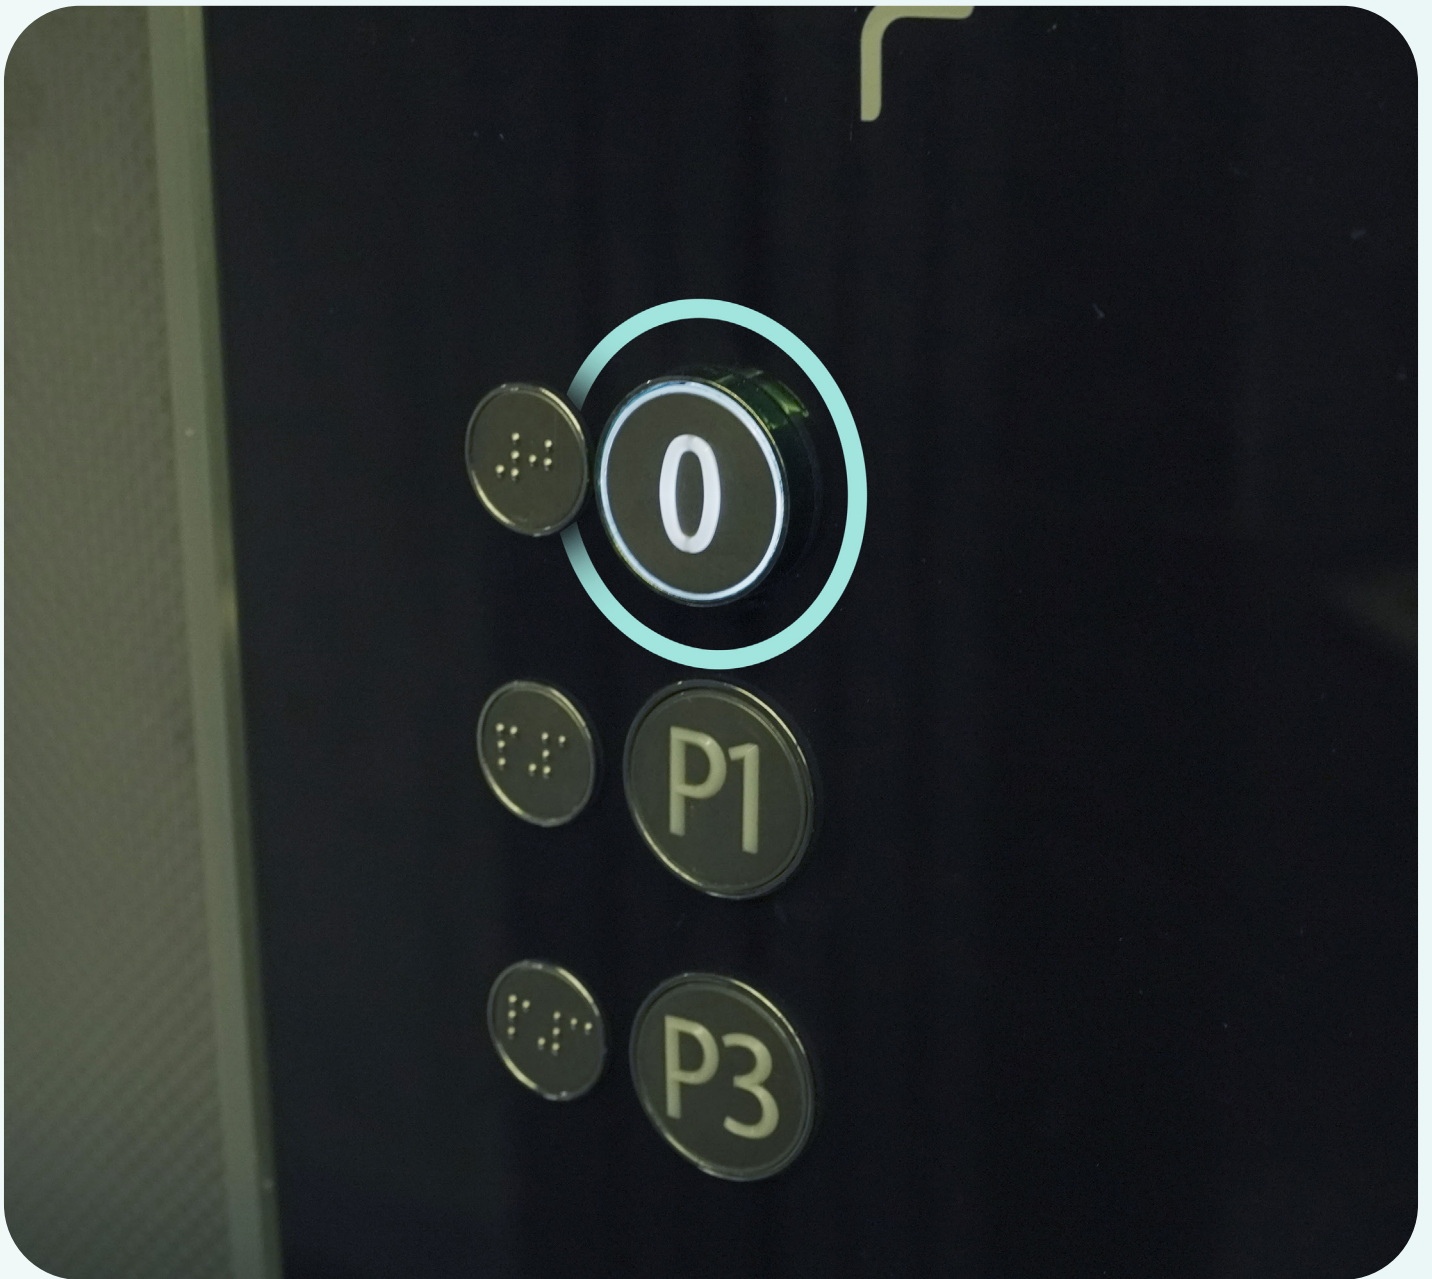

3

Turn right after the barrier and use the free parking spaces on the P2 floor. There are 4 charging points for electric car owners.

4

When you get out of your car, follow the arrow with the sign “RECEPTION”.

5

Head up the stairs and go through the glass doors.

6

The first glass door on the left leads to the elevator. Follow the signs to the reception.

7

Take the elevator to the zero floor.

8

You will receive a visitor's card at the front desk of the building, which will give you access to our Assisted Reproductive Center.

9

Use the visitor card to pass through the turnstile. In the elevator, attach the card to the reader and go up to the first floor.

10

After exiting the elevator, proceed to the left to the reception of our clinic.