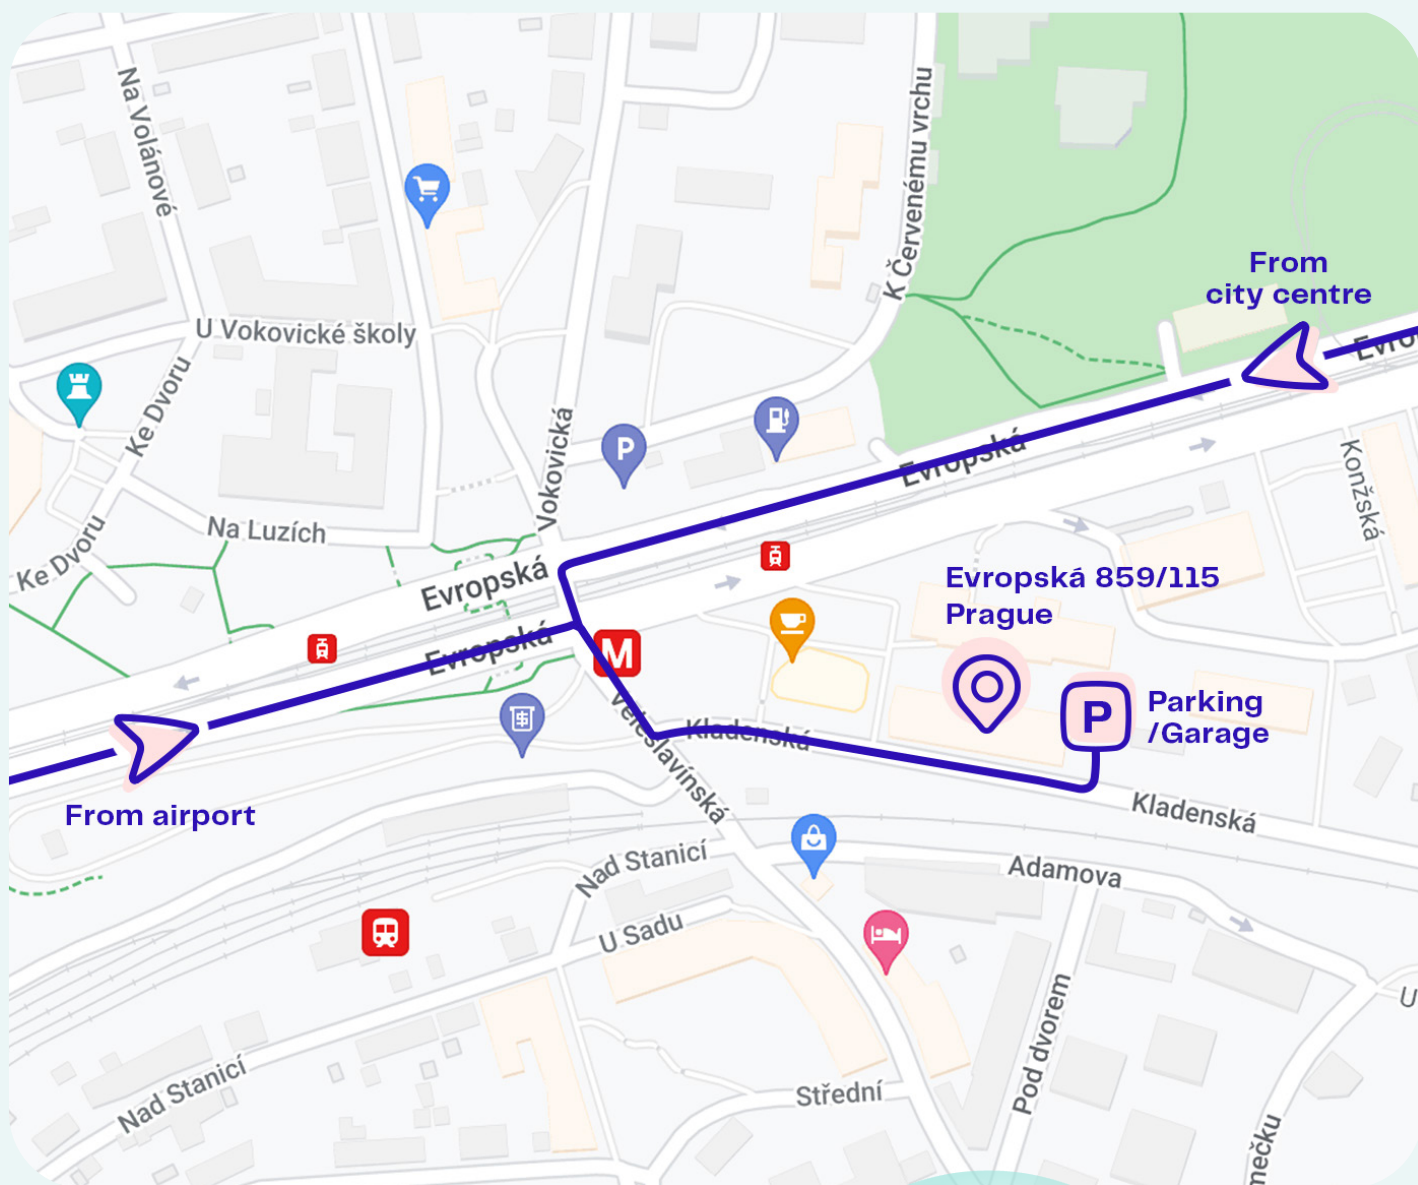

# How to reach us?

If you are arriving by car, please let us know at least a day in advance so that we can arrange free parking for you.

1

The entrance to our garage is from Kladenská Street.

2

At the barrier, use the bell marked “Security” and announce that you are going to EUROPE IVF.

3

Turn right after the barrier and use the free parking spaces on the P2 floor. There are 4 charging points for electric car owners.

4

When you get out of your car, follow the arrow with the sign “RECEPTION”.

5

Head up the stairs and go through the glass doors.

6

The first glass door on the left leads to the elevator. Follow the signs to the reception.

7

Take the elevator to the zero floor.

8

You will receive a visitor's card at the front desk of the building, which will give you access to our Assisted Reproductive Center.

9

Use the visitor card to pass through the turnstile. In the elevator, attach the card to the reader and go up to the first floor.

10

After exiting the elevator, proceed to the left to the reception of our clinic.