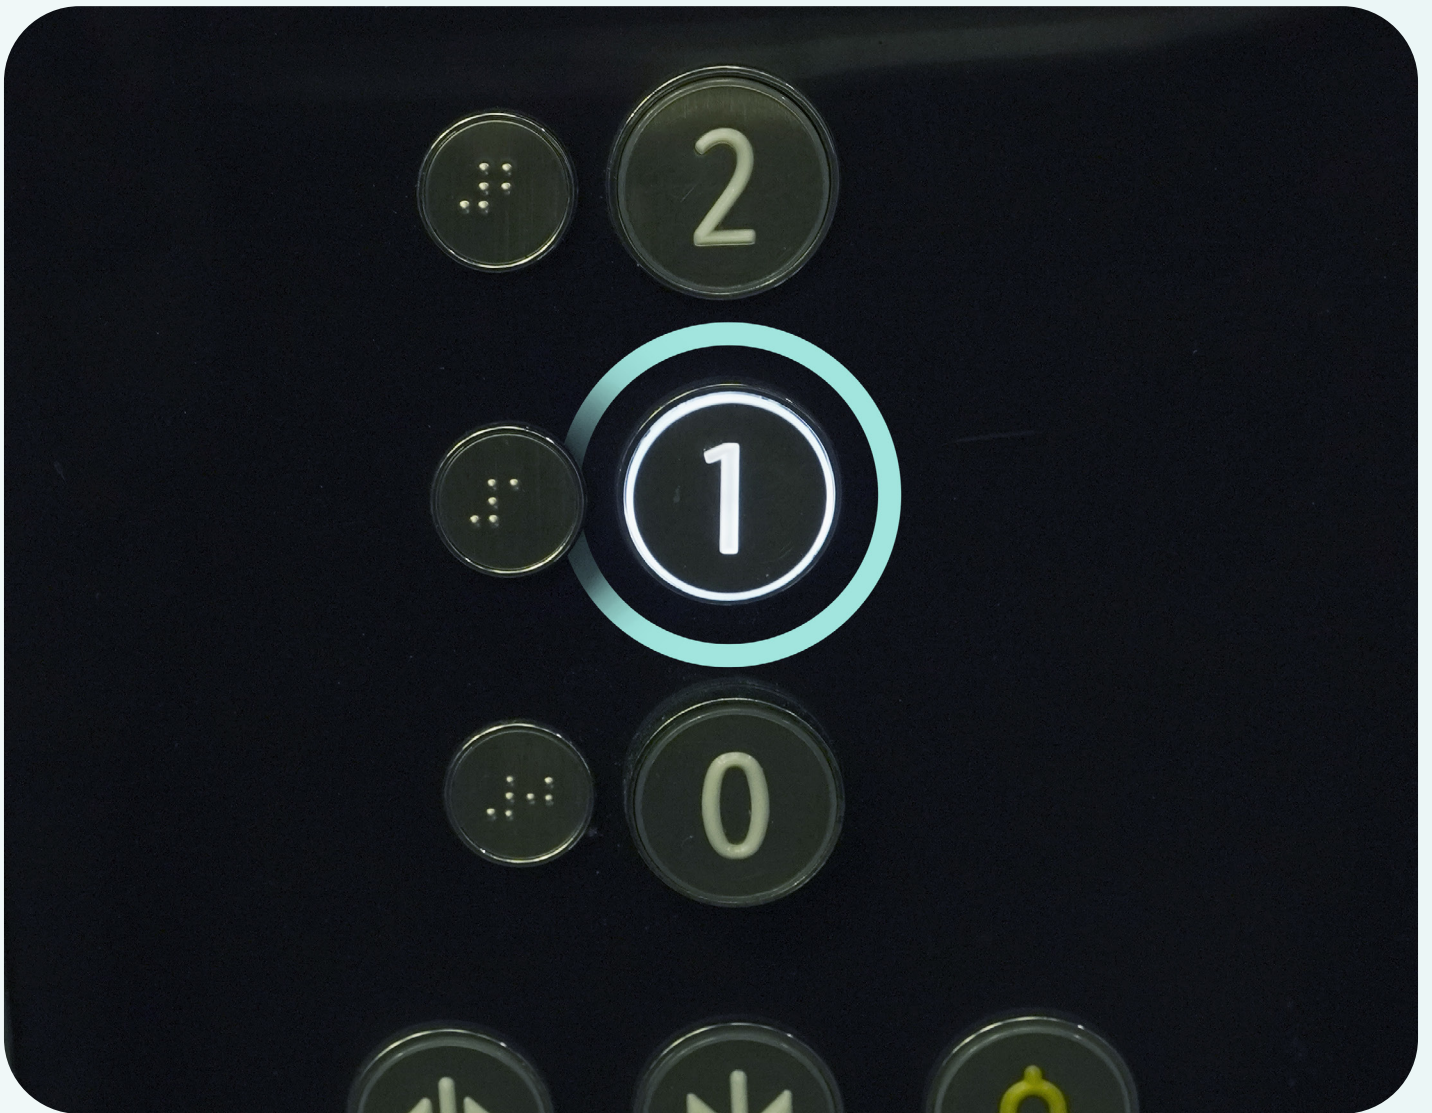

3

Turn right after the barrier and use the free parking spaces on the P2 floor. There are 4 charging points for electric car owners.

4

When you get out of your car, follow the arrow with the sign “RECEPTION”.

5

Head up the stairs and go through the glass doors.

6

The first glass door on the left leads to the elevator. Follow the signs to the reception.

7

Take the elevator to the zero floor.

8

You will receive a visitor's card at the front desk of the building, which will give you access to our Assisted Reproductive Center.

9

Use the visitor card to pass through the turnstile. In the elevator, attach the card to the reader and go up to the first floor.

10

After exiting the elevator, proceed to the left to the reception of our clinic.